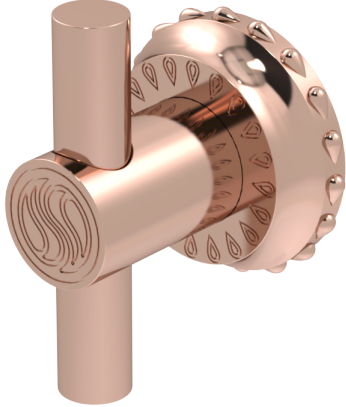

Purity Grand Knob Dummy Door Hardware

D-PU-D12-00

Elevate your living space with the Purity Grand Knob Dummy Door Hardware from Susan Dunn—a pinnacle of luxury craftsmanship and timeless elegance. Embodying the essence of opulence, this meticulously crafted door knob exudes sophistication and refinement, transforming any interior with its exquisite design. Handcrafted to perfection, each detail speaks to a passion for quality and a commitment to artisanal excellence, ensuring not just a functional piece, but a statement of prestige and style. Immerse yourself in a world of unparalleled luxury with this distinguished addition to your home, where every touch exudes sophistication and every detail resonates with the essence of a luxury lifestyle.

- Compatible with other Susan Dunn Purity Collection pieces.
- Stainless steel latch bolt crafted for quiet entry and endurance.
- Handles and trims crafted of precision machined solid brass.
- All hardware for mounting included.