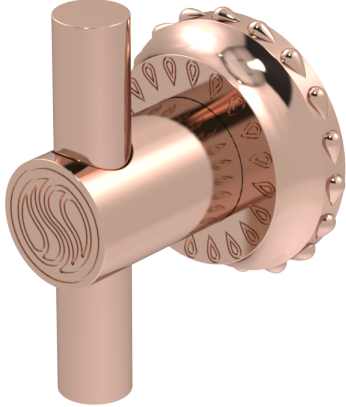

Purity Grand Duo Dummy Door Hardware

D-PU-D12-00

Elevate your living space with the Purity Grand Duo Dummy Door Hardware from Susan Dunn—a pinnacle of luxury craftsmanship and timeless elegance. Embodying the essence of opulence, this meticulously crafted door handle exudes sophistication and refinement, transforming any interior with its exquisite design. Handcrafted to perfection, each detail speaks to a passion for quality and a commitment to artisanal excellence, ensuring not just a functional piece, but a statement of prestige and style. Immerse yourself in a world of unparalleled luxury with this distinguished addition to your home, where every touch exudes sophistication and every detail resonates with the essence of a luxury lifestyle.

- Compatible with other Susan Dunn Purity Collection pieces.
- Stainless steel latch bolt crafted for quiet entry and endurance.
- Handles and trims crafted of precision machined solid brass.
- All hardware for mounting included.