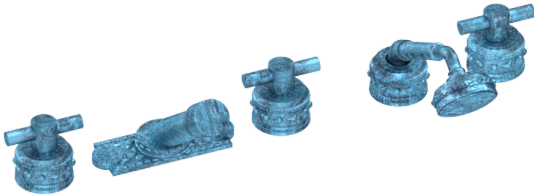

Purity Grand Duo Tub Faucet Set with Diverter, Handshower, Signature Plate

B-PU-112RH-00

This Tub Faucet Set sets a precedent for how phenomenally unique stylings can also possess a touch of modernism. The result is compelling, with a modern faucet that is angular and filled with thoughtful detail. Below the faucet is an ornamental plate that adorns the faucet to create a work of art. The solid brass handles are smooth, balanced by the beautiful yin-yang etching atop the posts. The polished handshower adds an extra layer of elegance and versatility and includes detailed etchings to complement the handles and faucet.

- Solid brass construction for durability and reliability.
- 3/4" valve bodies with 20pt 1/4 turn ceramic disc valve cartridge.
- Spout and valves install through 1-1/4" diameter holes.
- Compatible with Susan Dunn Purity Collection pieces.
- Certified to meet or exceed the following codes and standards: ASME A112.18.1/CSAB 125.1-2012