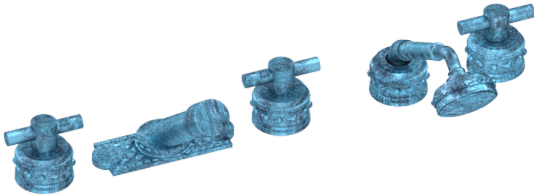

## Purity Grand Duo Tub Faucet Set with Diverter, Handshower, Signature Plate

**B-PU-112RH-00**

This Tub Faucet Set sets a precedent for how phenomenally unique stylings can also possess a touch of modernism. The result is compelling, with a modern faucet that is angular and filled with thoughtful detail. Below the faucet is an ornamental plate that adorns the faucet to create a work of art. The solid brass handles are smooth, balanced by the beautiful yin-yang etching atop the posts. The polished handshower adds an extra layer of elegance and versatility and includes detailed etchings to complement the handles and faucet.

- Solid brass construction for durability and reliability.
- 3/4" valve bodies with 20pt 1/4 turn ceramic disc valve cartridge.
- Spout and valves install through 1-1/4" diameter holes.
- Compatible with Susan Dunn Purity Collection pieces.
- Certified to meet or exceed the following codes and standards: ASME A112.18.1/CSAB 125.1-2012