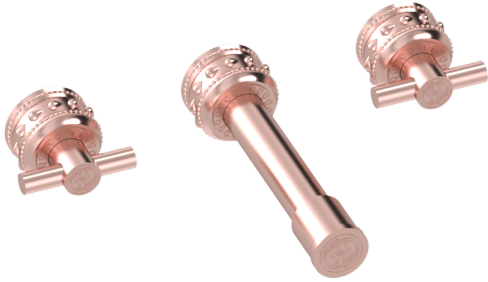

## Purity Grand Duo Signature Wall Mount Faucet Set

**B-PU-222-00**

Elevate your bathing experience with the Purity Grand Duo Signature Wall-Mount Faucet Set, where impeccable craftsmanship meets unparalleled luxury. Designed for those who appreciate the finer things in life, this exquisite fixture exudes elegance and sophistication. Crafted with precision and attention to detail, the sleek lines and timeless design of the faucet set seamlessly blend with any modern or traditional bathroom decor, adding a touch of opulence to your space. Immerse yourself in the epitome of refinement and indulge in the luxury lifestyle you deserve with the Purity Grand Duo Signature Wall-Mount Faucet Set.

- Solid brass construction for durability and reliability.
- Includes drain assembly.
- 20pt 1/4 turn ceramic disc valve cartridge.
- Standard aerator limited to 1.2 GPM.
- Certified to meet or exceed the following codes and standards: ASME A112.18.1/CSAB 125.1-2012