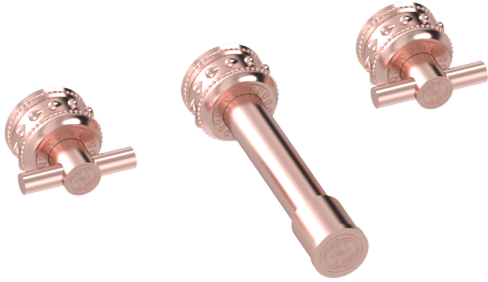

Purity Grand Duo Signature Wall Mount Faucet Set

B-PU-222-00

Elevate your bathing experience with the Purity Grand Duo Signature Wall-Mount Faucet Set, where impeccable craftsmanship meets unparalleled luxury. Designed for those who appreciate the finer things in life, this exquisite fixture exudes elegance and sophistication. Crafted with precision and attention to detail, the sleek lines and timeless design of the faucet set seamlessly blend with any modern or traditional bathroom decor, adding a touch of opulence to your space. Immerse yourself in the epitome of refinement and indulge in the luxury lifestyle you deserve with the Purity Grand Duo Signature Wall-Mount Faucet Set.

- Solid brass construction for durability and reliability.
- Includes drain assembly.
- 20pt 1/4 turn ceramic disc valve cartridge.
- Standard aerator limited to 1.2 GPM.
- Certified to meet or exceed the following codes and standards: ASME A112.18.1/CSAB 125.1-2012