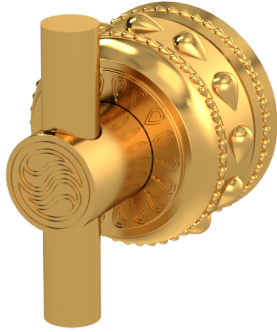

Purity Grand Duo Diverter

B-PU-P22-00

Indulge in the epitome of opulence with the Purity Grand Duo Diverter, a pinnacle of luxury craftsmanship by Susan Dunn. Elevating your bathing experience to unparalleled heights, this exquisite diverter exudes sophistication and refinement. Crafted with precision and passion, it embodies the essence of a lavish lifestyle, promising an immersive journey into relaxation and rejuvenation. Impeccably designed with the finest materials, its sleek silhouette and unparalleled functionality redefine elegance in every detail. Transform your bathroom into a sanctuary of tranquility with the Purity Grand Duo Diverter, where luxury meets indulgence at every turn.

- Solid brass construction for durability and reliability.
- 20pt 1/4 turn ceramic disc valve cartridge.
- Compatible with shut-off, 3-way & 4-way diverter valves.
- Certified to meet or exceed the following codes and standards: ASME A112.18.1/CSAB 125.1-2012