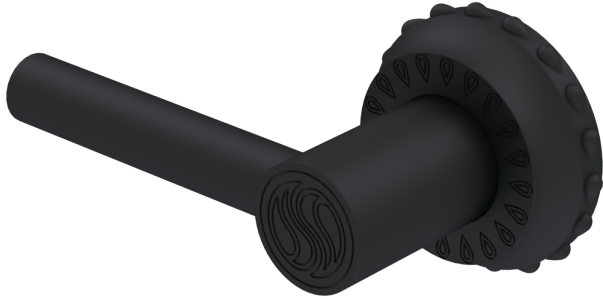

Purity Grand Dummy Door Lever

D-PU-D10-00

Step into the epitome of opulence with the Purity Grand Dummy Door Lever by Susan Dunn. Crafted with meticulous attention to detail, this exquisite piece redefines luxury living. Embrace the fusion of timeless elegance and modern sophistication as you adorn your space with its classic rosettes and impeccable design. Elevate your surroundings with the allure of grandeur, immersing yourself in a lifestyle where every detail exudes passion and refinement. Indulge in the essence of luxury with Susan Dunn's Purity Grand Dummy Door Lever, where sophistication meets unparalleled craftsmanship.

- Compatible with other Susan Dunn Purity Collection pieces.
- Handles and trims crafted of precision machined solid brass.
- All hardware for mounting included.