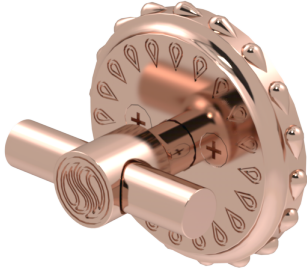

Purity Grand Thumb Turn

D-PU-020-00

Step into the epitome of luxury with the Purity Grand Dual Arm Ringlock Thumb Turn, an exquisite embodiment of sophistication and style. Crafted with unparalleled precision and attention to detail, this masterpiece from Susan Dunn offers more than just functionality—it embodies a lifestyle of opulence and refinement. Designed to elevate the ambiance of any space, the intricate dual arm mechanism ensures smooth operation while exuding an aura of exclusivity. Indulge in the seamless fusion of form and function as you immerse yourself in the world of luxury living with this distinguished piece, where every turn becomes a testament to your discerning taste and unwavering commitment to excellence.

- Compatible with other Susan Dunn Purity Collection pieces.
- Stainless steel latch bolt crafted for quiet entry and endurance.
- Handles and trims crafted of precision machined solid brass.
- All hardware for mounting included.