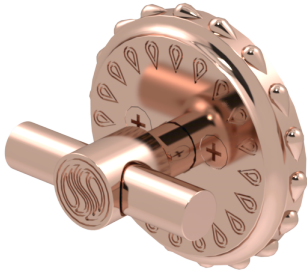

Purity Grand Thumb Turn

D-PU-020-00

Step into the epitome of luxury with the Purity Grand Dual Arm Ringlock Thumb Turn, an exquisite embodiment of sophistication and style. Crafted with unparalleled precision and attention to detail, this masterpiece from Susan Dunn offers more than just functionality—it embodies a lifestyle of opulence and refinement. Designed to elevate the ambiance of any space, the intricate dual arm mechanism ensures smooth operation while exuding an aura of exclusivity. Indulge in the seamless fusion of form and function as you immerse yourself in the world of luxury living with this distinguished piece, where every turn becomes a testament to your discerning taste and unwavering commitment to excellence.

- Compatible with other Susan Dunn Purity Collection pieces.
- Stainless steel latch bolt crafted for quiet entry and endurance.
- Handles and trims crafted of precision machined solid brass.
- All hardware for mounting included.