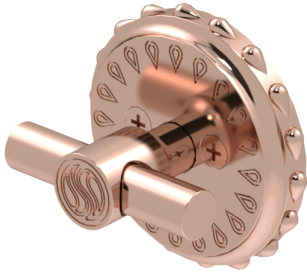

## Purity Grand Thumb Turn

**D-PU-020-00**

Step into the epitome of luxury with the Purity Grand Dual Arm Ringlock Thumb Turn, an exquisite embodiment of sophistication and style. Crafted with unparalleled precision and attention to detail, this masterpiece from Susan Dunn offers more than just functionality—it embodies a lifestyle of opulence and refinement. Designed to elevate the ambiance of any space, the intricate dual arm mechanism ensures smooth operation while exuding an aura of exclusivity. Indulge in the seamless fusion of form and function as you immerse yourself in the world of luxury living with this distinguished piece, where every turn becomes a testament to your discerning taste and unwavering commitment to excellence.

- Compatible with other Susan Dunn Purity Collection pieces.
- Stainless steel latch bolt crafted for quiet entry and endurance.
- Handles and trims crafted of precision machined solid brass.
- All hardware for mounting included.