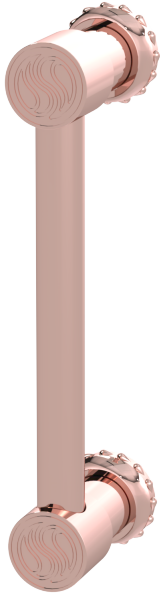

Purity Grand Door Pull

D-PU-112-00

Indulge in the epitome of opulence with the Purity Grand Door Pull from Susan Dunn—a masterpiece that transcends mere functionality, embodying the essence of luxury living. Crafted with meticulous attention to detail, this exquisite door pull exudes an aura of sophistication and grandeur, inviting you to immerse yourself in a world of unparalleled elegance every time you enter your space. Its flawless design, reminiscent of a bygone era of artisanal craftsmanship, serves as a statement piece, elevating the aesthetic of any interior with its timeless allure. Embrace the passion for excellence and the art of refinement with the Purity Grand Door Pull, a symbol of discerning taste and unwavering luxury.

- Precision machined solid brass for a timeless design.
- Includes all hardware for installation: 1-1/4" Long Phillips Flathead Screws
- Compatible with other Susan Dunn Purity Collection pieces.