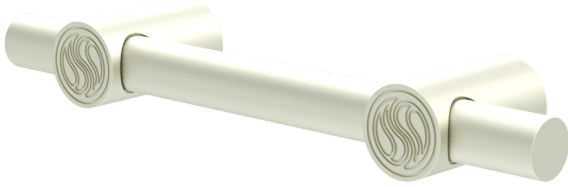

Purity Grand Cabinet Pull

C-PU-03-00

Step into the realm of opulence with Susan Dunn's Purity Collection, a testament to timeless sophistication and refined luxury. Elevate your space with our meticulously crafted cabinet pull, where every detail exudes a passion for excellence. Designed to seamlessly blend contemporary elegance with enduring substance, each pull boasts exquisite laser-etched posts paired with solid brass arms, creating a harmonious balance of form and function. Immerse yourself in the essence of refined living as you embrace the epitome of minimalist opulence with Susan Dunn's Purity Collection—a symbol of indulgence for those who seek nothing but the finest.

- Includes 1" and 1-3/4" long 8-32 solid brass screws for easy installation.
- Precision machined solid brass for a timeless design.
- Coordinates with other Susan Dunn Purity Collection pieces.