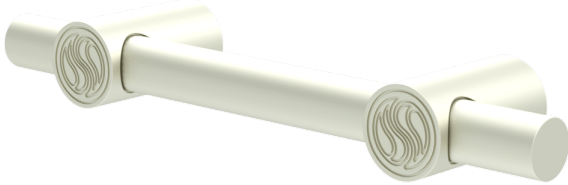

Purity Grand Cabinet Pull

C-PU-03-00

Step into the realm of opulence with Susan Dunn's Purity Collection, a testament to timeless sophistication and refined luxury. Elevate your space with our meticulously crafted cabinet pull, where every detail exudes a passion for excellence. Designed to seamlessly blend contemporary elegance with enduring substance, each pull boasts exquisite laser-etched posts paired with solid brass arms, creating a harmonious balance of form and function. Immerse yourself in the essence of refined living as you embrace the epitome of minimalist opulence with Susan Dunn's Purity Collection—a symbol of indulgence for those who seek nothing but the finest.

- Includes 1" and 1-3/4" long 8-32 solid brass screws for easy installation.
- Precision machined solid brass for a timeless design.
- Coordinates with other Susan Dunn Purity Collection pieces.