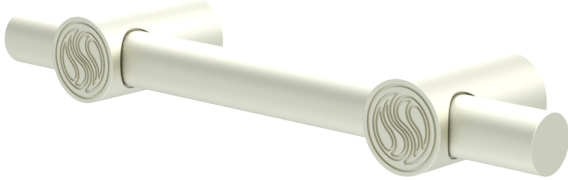

## Purity Grand Cabinet Pull

**C-PU-03-00**

Step into the realm of opulence with Susan Dunn's Purity Collection, a testament to timeless sophistication and refined luxury. Elevate your space with our meticulously crafted cabinet pull, where every detail exudes a passion for excellence. Designed to seamlessly blend contemporary elegance with enduring substance, each pull boasts exquisite laser-etched posts paired with solid brass arms, creating a harmonious balance of form and function. Immerse yourself in the essence of refined living as you embrace the epitome of minimalist opulence with Susan Dunn's Purity Collection—a symbol of indulgence for those who seek nothing but the finest.

- Includes 1" and 1-3/4" long 8-32 solid brass screws for easy installation.
- Precision machined solid brass for a timeless design.
- Coordinates with other Susan Dunn Purity Collection pieces.