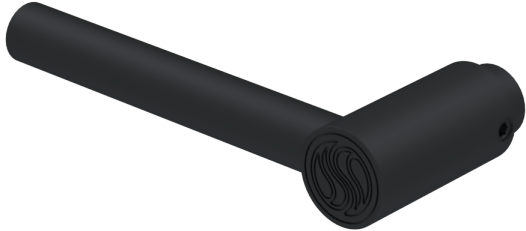

## Purity Exterior Door Lever

**D-PU-S10-00**

Indulge in the epitome of luxury and refinement with the Purity Exterior Door Lever by Susan Dunn. Crafted with meticulous attention to detail, this exquisite piece not only exudes sophistication but elevates your living space to unparalleled heights. From its sleek design to its flawless functionality, every aspect of this door lever embodies the essence of opulence and timeless elegance. Whether welcoming guests or entering your sanctuary, immerse yourself in the seamless fusion of style and substance that defines the luxury lifestyle. Experience the pinnacle of craftsmanship and elevate your home with the Purity Exterior Door Lever, where every touch is a testament to your discerning taste and uncompromising standards.

- Compatible with other Susan Dunn Purity Collection pieces.
- Includes all hardware for installation: Cone Point Set Screw 1/4-20 X 0.37
- Crafted of precision machined solid brass.