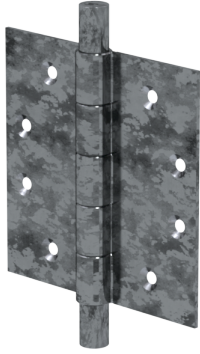

Purity Exterior Door Hinge

D-PU-H01-00EX

Elevate the entrance to your home with the Eternity Exterior Door Hinge, a pinnacle of sophistication and functionality from Susan Dunn's luxury lifestyle brand. Crafted with meticulous attention to detail, these hinges blend seamlessly into any architectural design, embodying a passion for timeless elegance. Engineered for durability and precision, they offer a smooth, silent swing, ensuring every entry is a moment of immersion into the opulent ambiance of your living space. With the Eternity Exterior Door Hinge, Susan Dunn invites you to indulge in the art of luxurious living, where every detail exudes sophistication and refinement.

- Compatible with other Susan Dunn Purity Collection pieces.
- Crafted of precision machined solid brass.
- Includes all hardware for installation.