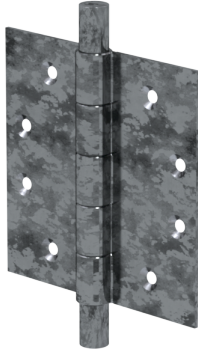

Purity Exterior Door Hinge

D-PU-H01-00EX

Elevate the entrance to your home with the Eternity Exterior Door Hinge, a pinnacle of sophistication and functionality from Susan Dunn's luxury lifestyle brand. Crafted with meticulous attention to detail, these hinges blend seamlessly into any architectural design, embodying a passion for timeless elegance. Engineered for durability and precision, they offer a smooth, silent swing, ensuring every entry is a moment of immersion into the opulent ambiance of your living space. With the Eternity Exterior Door Hinge, Susan Dunn invites you to indulge in the art of luxurious living, where every detail exudes sophistication and refinement.

- Compatible with other Susan Dunn Purity Collection pieces.
- Crafted of precision machined solid brass.
- Includes all hardware for installation.