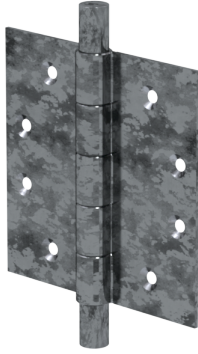

## Purity Exterior Door Hinge

**D-PU-H01-00EX**

Elevate the entrance to your home with the Eternity Exterior Door Hinge, a pinnacle of sophistication and functionality from Susan Dunn's luxury lifestyle brand. Crafted with meticulous attention to detail, these hinges blend seamlessly into any architectural design, embodying a passion for timeless elegance. Engineered for durability and precision, they offer a smooth, silent swing, ensuring every entry is a moment of immersion into the opulent ambiance of your living space. With the Eternity Exterior Door Hinge, Susan Dunn invites you to indulge in the art of luxurious living, where every detail exudes sophistication and refinement.

- Compatible with other Susan Dunn Purity Collection pieces.
- Crafted of precision machined solid brass.
- Includes all hardware for installation.