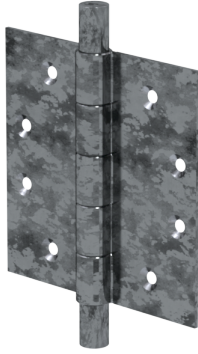

Purity Exterior Door Hinge

D-PU-H01-00EX

Elevate the entrance to your home with the Eternity Exterior Door Hinge, a pinnacle of sophistication and functionality from Susan Dunn's luxury lifestyle brand. Crafted with meticulous attention to detail, these hinges blend seamlessly into any architectural design, embodying a passion for timeless elegance. Engineered for durability and precision, they offer a smooth, silent swing, ensuring every entry is a moment of immersion into the opulent ambiance of your living space. With the Eternity Exterior Door Hinge, Susan Dunn invites you to indulge in the art of luxurious living, where every detail exudes sophistication and refinement.

- Compatible with other Susan Dunn Purity Collection pieces.
- Crafted of precision machined solid brass.
- Includes all hardware for installation.