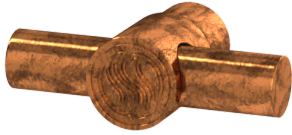

Purity Classic Thumb Turn

D-PU-S20-00

Indulge in the epitome of sophistication with the Purity Classic Thumb Turn from Susan Dunn. Crafted with meticulous attention to detail, this luxurious addition to your living space epitomizes elegance and refinement. Transforming the mundane into the extraordinary, this thumb turn exudes a sense of opulence and prestige, elevating the ambiance of any room it graces. Immerse yourself in a world of unparalleled quality and timeless beauty, where every touch evokes a sense of indulgence and sophistication. Elevate your lifestyle with Susan Dunn's Purity Classic Thumb Turn, where luxury meets functionality in the most exquisite manner.

- Compatible with other Susan Dunn Purity Collection pieces
- Solid Brass Construction
- All hardware for mounting included