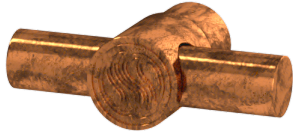

## Purity Classic Thumb Turn

**D-PU-S20-00**

Indulge in the epitome of sophistication with the Purity Classic Thumb Turn from Susan Dunn. Crafted with meticulous attention to detail, this luxurious addition to your living space epitomizes elegance and refinement. Transforming the mundane into the extraordinary, this thumb turn exudes a sense of opulence and prestige, elevating the ambiance of any room it graces. Immerse yourself in a world of unparalleled quality and timeless beauty, where every touch evokes a sense of indulgence and sophistication. Elevate your lifestyle with Susan Dunn's Purity Classic Thumb Turn, where luxury meets functionality in the most exquisite manner.

- Compatible with other Susan Dunn Purity Collection pieces
- Solid Brass Construction
- All hardware for mounting included