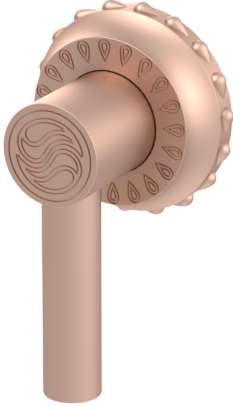

## Purity Classic Lever Shut-Off

**B-PU-P21S-00**

Embrace the epitome of luxury with the Purity Classic Lever Shut-Off, a masterpiece of elegance and functionality. Designed for the discerning individual, this exquisite piece combines sleek design with unparalleled performance. Crafted from the finest materials and available in a variety of finishes, including 22K gold and rose gold, it offers a touch of sophistication to any space. Experience the seamless blend of style and innovation, and elevate your home with this symbol of luxury lifestyle.

- Solid brass construction for durability and reliability.
- 20pt 1/4 turn ceramic disc valve cartridge.
- Certified to meet or exceed the following codes and standards: ASME A112.18.1/CSAB 125.1-2012