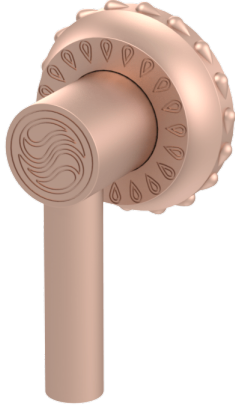

## **Purity Classic Lever Shut-Off**

**B-PU-P21S-00**

Embrace the epitome of luxury with the Purity Classic Lever Shut-Off, a masterpiece of elegance and functionality. Designed for the discerning individual, this exquisite piece combines sleek design with unparalleled performance. Crafted from the finest materials and available in a variety of finishes, including 22K gold and rose gold, it offers a touch of sophistication to any space. Experience the seamless blend of style and innovation, and elevate your home with this symbol of luxury lifestyle.

- Solid brass construction for durability and reliability.
- 20pt 1/4 turn ceramic disc valve cartridge.
- Certified to meet or exceed the following codes and standards: ASME A112.18.1/CSAB 125.1-2012