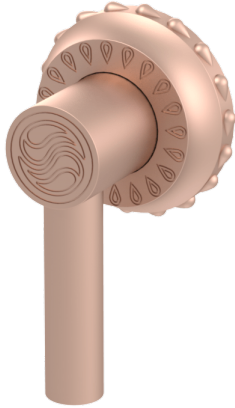

Purity Classic Lever Shut-Off

B-PU-P21S-00

Embrace the epitome of luxury with the Purity Classic Lever Shut-Off, a masterpiece of elegance and functionality. Designed for the discerning individual, this exquisite piece combines sleek design with unparalleled performance. Crafted from the finest materials and available in a variety of finishes, including 22K gold and rose gold, it offers a touch of sophistication to any space. Experience the seamless blend of style and innovation, and elevate your home with this symbol of luxury lifestyle.

- Solid brass construction for durability and reliability.
- 20pt 1/4 turn ceramic disc valve cartridge.
- Certified to meet or exceed the following codes and standards: ASME A112.18.1/CSAB 125.1-2012