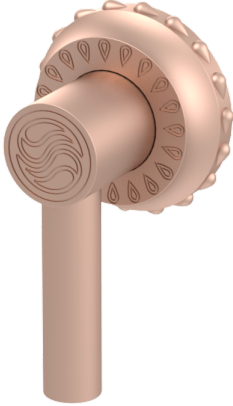

Purity Classic Lever Shut-Off

B-PU-P21S-00

Embrace the epitome of luxury with the Purity Classic Lever Shut-Off, a masterpiece of elegance and functionality. Designed for the discerning individual, this exquisite piece combines sleek design with unparalleled performance. Crafted from the finest materials and available in a variety of finishes, including 22K gold and rose gold, it offers a touch of sophistication to any space. Experience the seamless blend of style and innovation, and elevate your home with this symbol of luxury lifestyle.

- Solid brass construction for durability and reliability.
- 20pt 1/4 turn ceramic disc valve cartridge.
- Certified to meet or exceed the following codes and standards: ASME A112.18.1/CSAB 125.1-2012