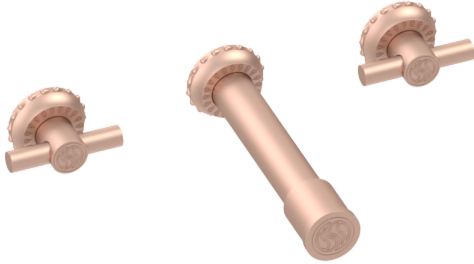

## Purity Classic Duo Signature Wall Mount Faucet Set

**B-PU-222C-00**

Indulge in the epitome of opulence with our Purity Classic Duo Signature Wall Mount Faucet Set. Elevate your living space with this exquisite blend of timeless elegance and modern sophistication. Crafted with meticulous attention to detail, each component exudes luxury, from the premium materials to the sleek design. Immerse yourself in a world of unparalleled beauty and functionality as you experience the seamless performance and effortless luxury that define the essence of our brand. Enhance your everyday routine and elevate your surroundings with the embodiment of the luxury lifestyle.

- Solid brass construction for durability and reliability.
- Includes drain assembly.
- 20pt 1/4 turn ceramic disc valve cartridge.
- Standard aerator limited to 1.2 GPM.
- Certified to meet or exceed the following codes and standards: ASME A112.18.1/CSAB 125.1-2012