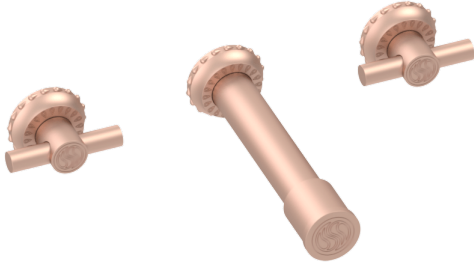

Purity Classic Duo Signature Wall Mount Faucet Set

B-PU-222C-00

Indulge in the epitome of opulence with our Purity Classic Duo Signature Wall Mount Faucet Set. Elevate your living space with this exquisite blend of timeless elegance and modern sophistication. Crafted with meticulous attention to detail, each component exudes luxury, from the premium materials to the sleek design. Immerse yourself in a world of unparalleled beauty and functionality as you experience the seamless performance and effortless luxury that define the essence of our brand. Enhance your everyday routine and elevate your surroundings with the embodiment of the luxury lifestyle.

- Solid brass construction for durability and reliability.
- Includes drain assembly.
- 20pt 1/4 turn ceramic disc valve cartridge.
- Standard aerator limited to 1.2 GPM.
- Certified to meet or exceed the following codes and standards: ASME A112.18.1/CSAB 125.1-2012