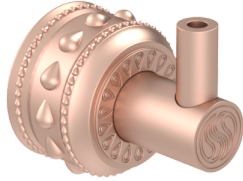

Purity Accessory Hook

A-PU-003-00

Indulge in the epitome of opulence with the Purity Accessory Hook adorned with a Grand Escutcheon from Susan Dunn. Elegantly designed and meticulously crafted, this exquisite accessory transcends mere functionality, becoming a symbol of refined luxury in every detail. Immerse yourself in the passion of exceptional craftsmanship as each element intertwines seamlessly, evoking a sense of grandeur and sophistication. Elevate your living space with this statement piece, where every glance ignites a feeling of timeless elegance and unparalleled beauty. Experience the essence of luxury living with Susan Dunn's Purity Accessory Hook—an embodiment of passion, immersion, and enduring style.

- Precision machined solid brass for a timeless design.
- Compatible with Susan Dunn Purity Collection pieces.
- Includes all hardware for installation: Phillips Flat Head 1in Wood Screws.