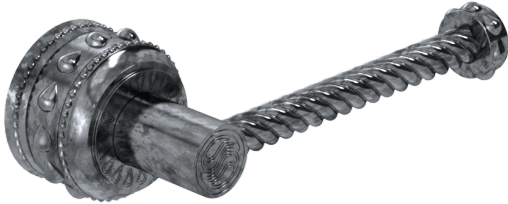

## Eternity Tissue Paper Holder

**A-ET-004-00**

Indulge in the epitome of luxury living with Susan Dunn's Eternity Tissue Paper Holder—a stunning fusion of opulence and functionality. Elevating the ordinary to extraordinary, this exquisite piece is crafted with unparalleled attention to detail, embodying the essence of timeless elegance. Immerse yourself in the sheer luxury of everyday moments as you reach for this holder, adorned with graceful curves and fine finishes that speak volumes about your discerning taste. With Susan Dunn, every experience becomes an opportunity to revel in the art of living well.

- Precision machined solid brass for a timeless design.
- Compatible with Susan Dunn Eternity Collection pieces.
- Includes all hardware for installation: Phillips Flat Head 1in Wood Screws.