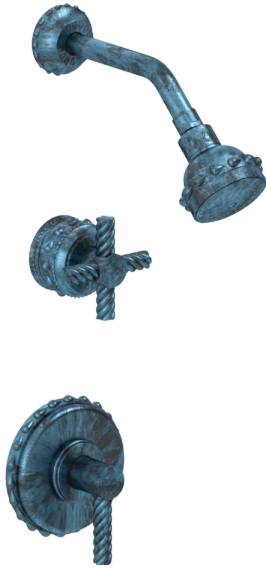

## Eternity Shower Set with Unity Showerhead, Quatro Diverter, & Grand Thermo Shower Plate

**S-ET-104-00**

Indulge in the epitome of opulence with our breathtakingly crafted luxury shower set. Elevating your bathing experience to a realm of sheer elegance, our Signature Showerhead, adorned with a graceful rosette, becomes the centerpiece of your sanctuary, harmonizing effortlessly with its surroundings. The mesmerizing Grand thermostatic shower plate, with its captivating twists echoing timeless design, invites you to immerse yourself in a cascade of luxury. As a nod to eternity, our Diverter arms gracefully twist in meticulous harmony, embodying the essence of our Eternity Collection. Transform your daily ritual into an extraordinary affair with this meticulously curated ensemble, where passion, immersion, and the essence of luxury converge.

- Solid brass construction for durability and reliability.
- 2.5 gpm flow restrictor installed.
- Coordinates with other pieces from Susan Dunn Collections.
- Certified to meet or exceed the following codes and standards: ASME A112.18.1/CSAB 125.1-2012