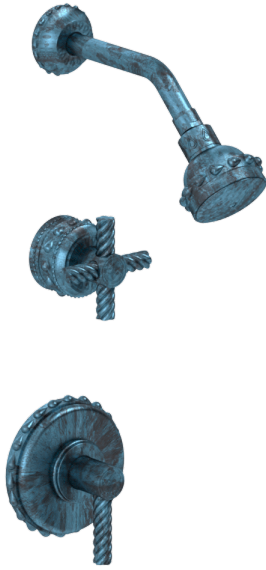

## Eternity Shower Set with Unity Showerhead, Quatro Diverter, & Grand Thermo Shower Plate

**S-ET-104-00**

Indulge in the epitome of opulence with our breathtakingly crafted luxury shower set. Elevating your bathing experience to a realm of sheer elegance, our Signature Showerhead, adorned with a graceful rosette, becomes the centerpiece of your sanctuary, harmonizing effortlessly with its surroundings. The mesmerizing Grand thermostatic shower plate, with its captivating twists echoing timeless design, invites you to immerse yourself in a cascade of luxury. As a nod to eternity, our Diverter arms gracefully twist in meticulous harmony, embodying the essence of our Eternity Collection. Transform your daily ritual into an extraordinary affair with this meticulously curated ensemble, where passion, immersion, and the essence of luxury converge.

- Solid brass construction for durability and reliability.
- 2.5 gpm flow restrictor installed.
- Coordinates with other pieces from Susan Dunn Collections.
- Certified to meet or exceed the following codes and standards: ASME A112.18.1/CSAB 125.1-2012