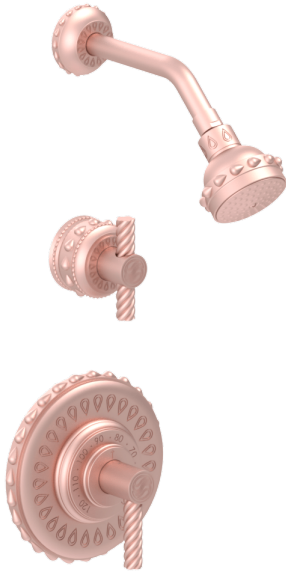

## Eternity Shower Set with Unity Showerhead, Duo Diverter, & Royal Thermo Shower Plate

**S-ET-112-00**

Elevate your bathing experience to the pinnacle of luxury with our exquisite shower set, seamlessly blending functionality and opulence. Crafted with meticulous attention to detail, the Royal thermostatic shower plate mesmerizes with its timeless design, boasting intricate twists that evoke a sense of grandeur. Beneath the lever and post lies a grand-sized brass plate adorned with intricate etchings and raised water droplets, adding a touch of sophistication to any bath setup. Complementing this majestic centerpiece is the Grand Duo Diverter, featuring two gracefully twisting arms that embody the essence of eternal movement. As part of our Eternity Collection, each element of this shower set showcases impeccable metalwork, promising not just a luxurious bathing experience, but a timeless embodiment of elegance and refinement.

- Solid brass construction for durability and reliability.
- 2.5 gpm flow restrictor installed.
- Coordinates with other pieces from Susan Dunn Collections.
- Certified to meet or exceed the following codes and standards: ASME A112.18.1/CSAB 125.1-2012