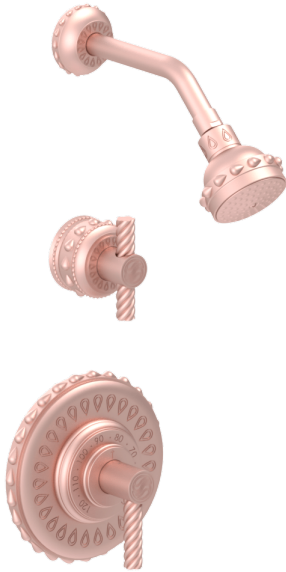

Eternity Shower Set with Unity Showerhead, Duo Diverter, & Royal Thermo Shower Plate

S-ET-112-00

Elevate your bathing experience to the pinnacle of luxury with our exquisite shower set, seamlessly blending functionality and opulence. Crafted with meticulous attention to detail, the Royal thermostatic shower plate mesmerizes with its timeless design, boasting intricate twists that evoke a sense of grandeur. Beneath the lever and post lies a grand-sized brass plate adorned with intricate etchings and raised water droplets, adding a touch of sophistication to any bath setup. Complementing this majestic centerpiece is the Grand Duo Diverter, featuring two gracefully twisting arms that embody the essence of eternal movement. As part of our Eternity Collection, each element of this shower set showcases impeccable metalwork, promising not just a luxurious bathing experience, but a timeless embodiment of elegance and refinement.

- Solid brass construction for durability and reliability.
- 2.5 gpm flow restrictor installed.
- Coordinates with other pieces from Susan Dunn Collections.
- Certified to meet or exceed the following codes and standards: ASME A112.18.1/CSAB 125.1-2012