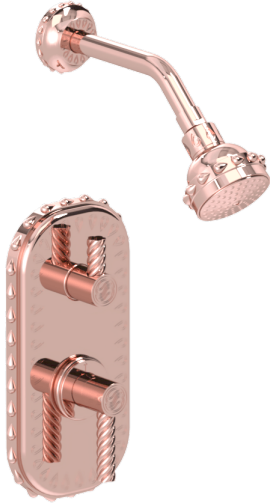

Eternity Shower Set with Unity Shower Head & Thermo Racetrack Shower Plate

S-ET-121-00

Indulge in the epitome of opulence and sophistication with the Eternity Shower Set featuring the Unity Shower Head and Thermostatic Racetrack Shower Plate by Susan Dunn. Elevating the everyday ritual of bathing into a transcendent experience, this luxurious ensemble embodies unparalleled craftsmanship and timeless elegance. Crafted with meticulous attention to detail, the Unity Shower Head delivers a symphony of cascading water, enveloping you in a serene embrace, while the Thermostatic Racetrack Shower Plate offers a seamless blend of functionality and aesthetics, seamlessly integrating into any modern bathroom oasis. Immerse yourself in the essence of luxury living, where each shower becomes a journey of rejuvenation and indulgence, only with Susan Dunn.

- Solid brass construction for durability and reliability.
- 2.5 gpm flow restrictor installed.
- Coordinates with other pieces from Susan Dunn Collections.
- Certified to meet or exceed the following codes and standards: ASME A112.18.1/CSAB 125.1-2012.