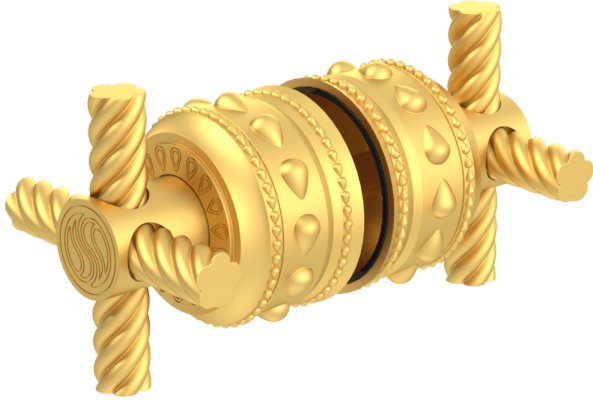

Eternity Royal Shower Door Handle Set

B-ET-014-00

Indulge in opulence and elevate your everyday ritual with the Eternity Royal Shower Door Handle Set by Susan Dunn. Crafted with meticulous attention to detail, this exquisite piece epitomizes the essence of luxury living. Immerse yourself in the allure of its sleek design, where each curve and contour speaks of timeless elegance and sophistication. The handle set is more than just a functional accessory; it's a statement of passion for craftsmanship and a commitment to unparalleled quality. Transform your bathroom into a sanctuary of refinement and decadence, where every touch is a reminder of the indulgent lifestyle you deserve. Experience the epitome of luxury with the Eternity Royal Shower Door Handle Set, and embrace the art of living beautifully.

- Solid brass construction for durability and reliability.
- Includes all hardware for installation.
- Suited for 1/2" thick monolithic tempered glass.
- Hole Diameter 1/2"