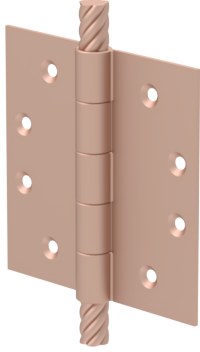

## Eternity Interior Door Hinge

**D-ET-H01-00**

Elevate your living space with the Eternity Interior Door Hinge, an exquisite fusion of functionality and opulence crafted by Susan Dunn. Designed with meticulous attention to detail, these hinges embody the essence of luxury living, seamlessly blending timeless elegance with modern innovation. Immerse yourself in a world where every touch exudes passion for craftsmanship, where each movement is a testament to refined taste and sophistication. Elevate your home to a realm of unparalleled luxury with the Eternity Interior Door Hinge, where every opening and closing becomes a symphony of style and prestige.

- Compatible with other Susan Dunn Eternity Collection pieces.
- Crafted of precision machined solid brass.
- Includes all hardware for installation.