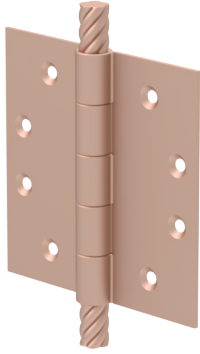

Eternity Interior Door Hinge

D-ET-H01-00

Elevate your living space with the Eternity Interior Door Hinge, an exquisite fusion of functionality and opulence crafted by Susan Dunn. Designed with meticulous attention to detail, these hinges embody the essence of luxury living, seamlessly blending timeless elegance with modern innovation. Immerse yourself in a world where every touch exudes passion for craftsmanship, where each movement is a testament to refined taste and sophistication. Elevate your home to a realm of unparalleled luxury with the Eternity Interior Door Hinge, where every opening and closing becomes a symphony of style and prestige.

- Compatible with other Susan Dunn Eternity Collection pieces.
- Crafted of precision machined solid brass.
- Includes all hardware for installation.