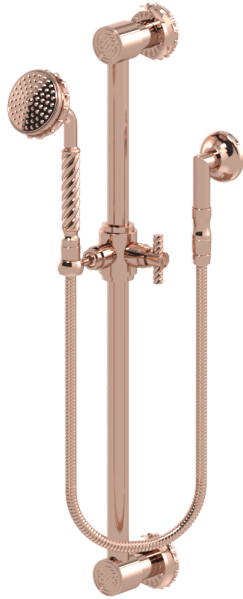

Eternity Handshower with 24" Slide Bar

S-ET-302-00

Indulge in the epitome of opulence with the Eternity Hand shower accompanied by a 24" slide bar, a masterpiece of elegance from Susan Dunn. Crafted with meticulous attention to detail and infused with timeless sophistication, this luxury hand shower elevates your bathing experience to unparalleled levels of indulgence. Immerse yourself in the soothing cascade of water, enveloping you in a cocoon of tranquility, while the sleek design adds a touch of refined glamour to your bathroom sanctuary. Elevate every moment of self-care to a lavish ritual, as the Eternity Hand shower epitomizes the essence of luxury living, seamlessly blending functionality with exquisite aesthetics.

- Solid brass construction for durability and reliability.
- 1.8 gpm flow restrictor installed in shower wand.
- 60" Spiral hose and Union with 1/2" FIP waterway supplied.
- Meets: ASME A112.18.1-2005 / CSA B125.1-2005.