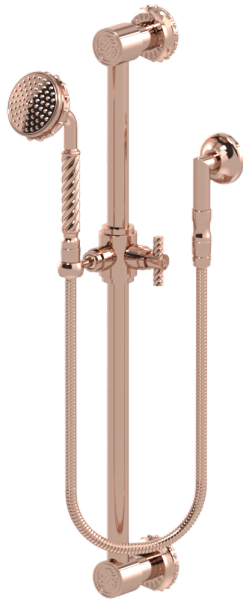

## Eternity Handshower with 24" Slide Bar

**S-ET-302-00**

Indulge in the epitome of opulence with the Eternity Hand shower accompanied by a 24" slide bar, a masterpiece of elegance from Susan Dunn. Crafted with meticulous attention to detail and infused with timeless sophistication, this luxury hand shower elevates your bathing experience to unparalleled levels of indulgence. Immerse yourself in the soothing cascade of water, enveloping you in a cocoon of tranquility, while the sleek design adds a touch of refined glamour to your bathroom sanctuary. Elevate every moment of self-care to a lavish ritual, as the Eternity Hand shower epitomizes the essence of luxury living, seamlessly blending functionality with exquisite aesthetics.

- Solid brass construction for durability and reliability.
- 1.8 gpm flow restrictor installed in shower wand.
- 60" Spiral hose and Union with 1/2" FIP waterway supplied.
- Meets: ASME A112.18.1-2005 / CSA B125.1-2005.