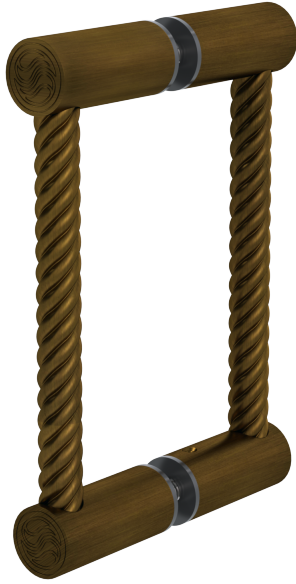

## Eternity Grand Shower Door Pull Set

**B-ET-001-00**

Step into the epitome of opulence and refinement with the Eternity Grand Shower Door Pull Set, a testament to the artistry of luxury living by Susan Dunn. Crafted with unparalleled precision and adorned with timeless elegance, this exquisitely designed pull set elevates every shower experience to a realm of indulgence and sophistication. Immerse yourself in the seamless blend of functionality and aesthetic allure, as the meticulously polished brass finish exudes an aura of prestige and grandeur, making a bold statement in any contemporary or traditional bathroom setting. Embrace the essence of luxury with this distinguished masterpiece, where every touch is a celebration of exquisite craftsmanship and enduring style, defining the ultimate standard in lavish living.

- Precision machined solid brass for a timeless design.
- Includes all hardware for installation.
- Compatible with other Susan Dunn Eternity Collection pieces.