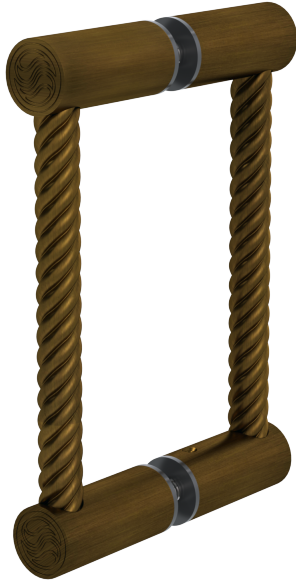

Eternity Grand Shower Door Pull Set

B-ET-001-00

Step into the epitome of opulence and refinement with the Eternity Grand Shower Door Pull Set, a testament to the artistry of luxury living by Susan Dunn. Crafted with unparalleled precision and adorned with timeless elegance, this exquisitely designed pull set elevates every shower experience to a realm of indulgence and sophistication. Immerse yourself in the seamless blend of functionality and aesthetic allure, as the meticulously polished brass finish exudes an aura of prestige and grandeur, making a bold statement in any contemporary or traditional bathroom setting. Embrace the essence of luxury with this distinguished masterpiece, where every touch is a celebration of exquisite craftsmanship and enduring style, defining the ultimate standard in lavish living.

- Precision machined solid brass for a timeless design.
- Includes all hardware for installation.
- Compatible with other Susan Dunn Eternity Collection pieces.