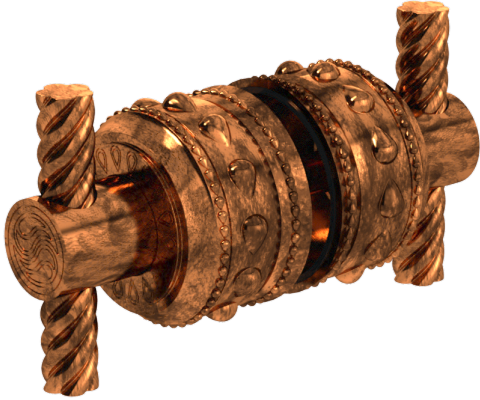

Eternity Grand Shower Door Handle Set

B-ET-012-00

Elevate your bathing experience to a realm of opulence with our Eternity Grand Shower Door Handle Set, a pinnacle of luxury craftsmanship and sophistication. Imbued with a passion for unparalleled design, this handle set seamlessly merges timeless elegance with modern functionality, enhancing the aesthetics of any bathroom space. Crafted with meticulous attention to detail, immerse yourself in the exquisitely polished finish and ergonomic contours, promising a tactile and visual delight with every touch. Embrace the essence of refined living as you indulge in the lavish comfort and style offered by our prestigious collection, curated for those who appreciate the finer things in life.

- Solid brass construction for durability and reliability.
- Includes all hardware for installation.
- Suited for 1/2" thick monolithic tempered glass.
- Hole Diameter 1/2"