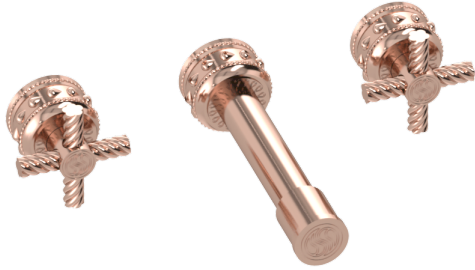

Eternity Grand Quatro Signature Wall Mount Faucet Set

B-ET-224-00

Indulge in the epitome of luxury living with the Eternity Grand Quatro Signature Wall Mount Faucet Set from Susan Dunn. Exquisitely crafted to embody sophistication and elegance, this stunning fixture elevates any space with its timeless design and impeccable craftsmanship. Immerse yourself in the tranquil flow of water as it cascades gracefully from the Quatro signature spouts, creating a mesmerizing sensory experience that evokes pure indulgence. With its sleek lines and flawless finish, every detail of this faucet set reflects the passion and dedication synonymous with the Susan Dunn brand. Elevate your home with the essence of refined living and immerse yourself in the art of luxury with the Eternity Grand Quatro Signature Wall Mount Faucet Set.

- Solid brass construction for durability and reliability.
- Includes drain assembly.
- 20pt 1/4 turn ceramic disc valve cartridge.
- Standard aerator limited to 1.2 GPM.
- Certified to meet or exceed the following codes and standards: ASME A112.18.1/CSAB 125.1-2012