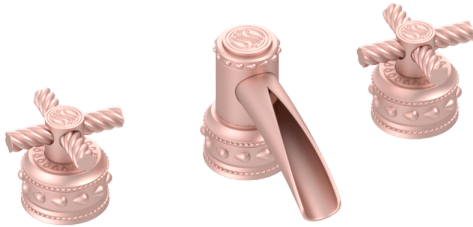

## Eternity Grand Quatro Deck Tub Spout

**B-ET-614R-00**

The Eternity Grand Quatro Deck Tub Spout by Susan Dunn epitomizes luxury and elegance, embodying the brand's commitment to serenity and balance. This exquisite piece features a stunning design with four twisting arms and grand escutcheons, all meticulously crafted from solid brass for unmatched durability. The unique yin-yang motif, symbolic of peace through water, enhances the artistic allure, making this tub spout a masterpiece that transforms any bathroom into a haven of luxury and tranquility.

- Solid brass construction for durability and reliability.
- 3/4" valve bodies with 20pt 1/4 turn ceramic disc valve cartridge.
- Spout and valves install through 1-1/4" diameter holes.
- Compatible with Susan Dunn Eternity Collection pieces.
- Certified to meet or exceed the following codes and standards: ASME A112.18.1/CSAB 125.1-2012