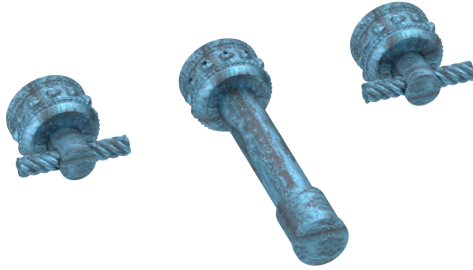

Eternity Grand Duo Signature Wall Mount Faucet Set

B-ET-222-00

Immerse yourself in the essence of luxury living with the Eternity Grand Duo Signature Wall Mount Faucet Set from Susan Dunn. Crafted with meticulous attention to detail and designed to embody timeless elegance, this exquisite fixture transcends mere functionality to become a statement piece of unparalleled beauty. Feel the serene cascade of water as it gracefully flows from the Duo signature spouts, creating a sensory experience that evokes pure indulgence. With its sleek lines and flawless finish, every aspect of this faucet set reflects the passion and dedication synonymous with the Susan Dunn brand. Elevate your home with the essence of refined living and immerse yourself in the art of luxury with the Eternity Grand Duo Signature Wall Mount Faucet Set.

- Solid brass construction for durability and reliability.
- Includes drain assembly.
- 20pt 1/4 turn ceramic disc valve cartridge.
- Standard aerator limited to 1.2 GPM.
- Certified to meet or exceed the following codes and standards: ASME A112.18.1/CSAB 125.1-2012