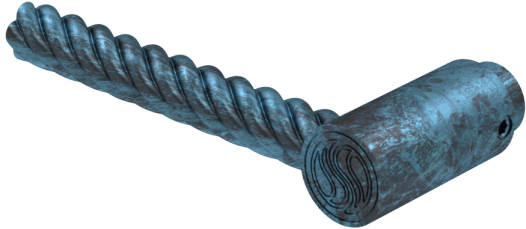

## Eternity Exterior Door Lever

**D-ET-S10-00**

Step into a world of timeless elegance with the Eternity Exterior Door Lever by Susan Dunn. Crafted with meticulous attention to detail, this luxurious door lever embodies the essence of sophistication and refinement. Elevating the ambiance of any space, its exquisite design seamlessly merges style with functionality, promising unparalleled durability and performance. Inspired by a passion for luxury living, each touch of the Eternity lever evokes a sense of immersion into a realm where opulence meets innovation. Experience the epitome of luxury lifestyle with Susan Dunn's Eternity Exterior Door Lever, where every entrance becomes a statement of exquisite taste and enduring quality.

- Compatible with other Susan Dunn Eternity Collection pieces.
- Includes all hardware for installation: Cone Point Set Screw 1/4-20 X 0.37
- Crafted of precision machined solid brass.