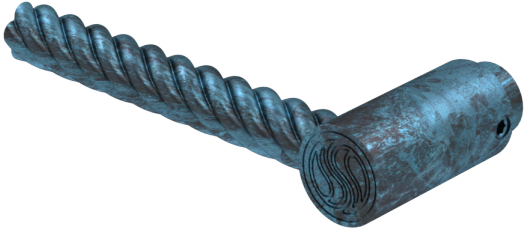

Eternity Exterior Door Lever

D-ET-S10-00

Step into a world of timeless elegance with the Eternity Exterior Door Lever by Susan Dunn. Crafted with meticulous attention to detail, this luxurious door lever embodies the essence of sophistication and refinement. Elevating the ambiance of any space, its exquisite design seamlessly merges style with functionality, promising unparalleled durability and performance. Inspired by a passion for luxury living, each touch of the Eternity lever evokes a sense of immersion into a realm where opulence meets innovation. Experience the epitome of luxury lifestyle with Susan Dunn's Eternity Exterior Door Lever, where every entrance becomes a statement of exquisite taste and enduring quality.

- Compatible with other Susan Dunn Eternity Collection pieces.
- Includes all hardware for installation: Cone Point Set Screw 1/4-20 X 0.37
- Crafted of precision machined solid brass.