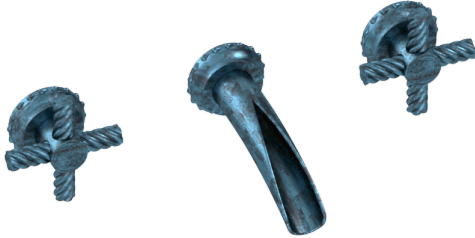

## Eternity Classic Quatro Waterfall Wall Mount Faucet Set

**B-ET-424C-00**

Immerse yourself in the essence of luxury living with the Eternity Classic Quatro Waterfall Wall Mount Faucet Set from Susan Dunn. Meticulously designed to evoke a sense of timeless elegance and sophistication, this exquisite fixture transcends ordinary functionality to become a focal point of unparalleled beauty. Feel the soothing flow of water as it cascades gracefully from the Quatro waterfall spout, creating a mesmerizing sensory experience. With its impeccable craftsmanship and attention to detail, every aspect of this faucet set reflects the passion and dedication that define the Susan Dunn brand. Elevate your space with the ultimate in luxury and indulge in the art of refined living with the Eternity Classic Quatro Waterfall Wall Mount Faucet Set.

- Solid brass construction for durability and reliability.
- Includes drain assembly.
- 20pt 1/4 turn ceramic disc valve cartridge.
- Standard aerator limited to 1.2 GPM.
- Certified to meet or exceed the following codes and standards: ASME A112.18.1/CSAB 125.1-2012