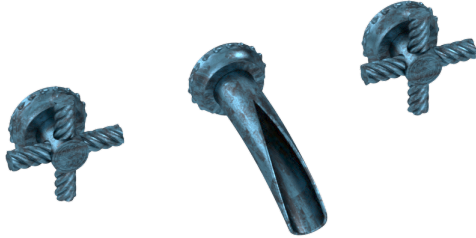

Eternity Classic Quatro Waterfall Wall Mount Faucet Set

B-ET-424C-00

Immerse yourself in the essence of luxury living with the Eternity Classic Quatro Waterfall Wall Mount Faucet Set from Susan Dunn. Meticulously designed to evoke a sense of timeless elegance and sophistication, this exquisite fixture transcends ordinary functionality to become a focal point of unparalleled beauty. Feel the soothing flow of water as it cascades gracefully from the Quatro waterfall spout, creating a mesmerizing sensory experience. With its impeccable craftsmanship and attention to detail, every aspect of this faucet set reflects the passion and dedication that define the Susan Dunn brand. Elevate your space with the ultimate in luxury and indulge in the art of refined living with the Eternity Classic Quatro Waterfall Wall Mount Faucet Set.

- Solid brass construction for durability and reliability.
- Includes drain assembly.
- 20pt 1/4 turn ceramic disc valve cartridge.
- Standard aerator limited to 1.2 GPM.
- Certified to meet or exceed the following codes and standards: ASME A112.18.1/CSAB 125.1-2012