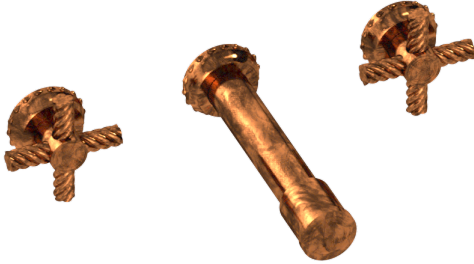

Eternity Classic Quatro Signature Wall Mount Faucet Set

B-ET-224C-00

Experience the pinnacle of luxury living with the Eternity Classic Quatro Signature Wall Mount Faucet Set from Susan Dunn. Meticulously crafted to embody timeless elegance and superior craftsmanship, this exquisite fixture transforms any space into a sanctuary of opulence. Immerse yourself in the soothing cascade of water as it gracefully flows from the Quatro signature spouts, creating a sensory experience that embodies pure indulgence. With its sleek design and flawless finish, every detail of this faucet set reflects the passion and dedication synonymous with the Susan Dunn brand. Elevate your home with the essence of refined living and immerse yourself in the art of luxury with the Eternity Classic Quatro Signature Wall Mount Faucet Set.

- Solid brass construction for durability and reliability.
- Includes drain assembly.
- 20pt 1/4 turn ceramic disc valve cartridge.
- Standard aerator limited to 1.2 GPM.
- Certified to meet or exceed the following codes and standards: ASME A112.18.1/CSAB 125.1-2012