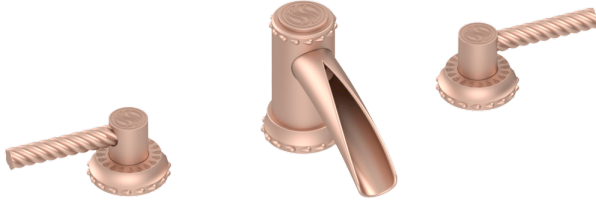

Eternity Classic Lever Waterfall Deck Mount Faucet Set

B-ET-611C-00

Immerse yourself in the epitome of luxury living with the Eternity Classic Lever Waterfall Deck Mount Faucet Set from Susan Dunn. Meticulously crafted to embody timeless elegance and superior craftsmanship, this exquisite fixture elevates any space with its impeccable design and attention to detail. Feel the tranquil cascade of water as it gracefully flows from the waterfall spout, creating a sensory experience that epitomizes pure indulgence. With its sleek lines and flawless finish, every detail of this faucet set reflects the passion and dedication synonymous with the Susan Dunn brand. Elevate your home with the essence of refined living and immerse yourself in the art of luxury with the Eternity Classic Lever Waterfall Deck Mount Faucet Set.

- Solid brass construction for durability and reliability.
- Includes drain assembly.
- 20pt 1/4 turn ceramic disc valve cartridge.
- Standard aerator limited to 1.2 GPM.
- Certified to meet or exceed the following codes and standards: ASME A112.18.1/CSAB 125.1-2012