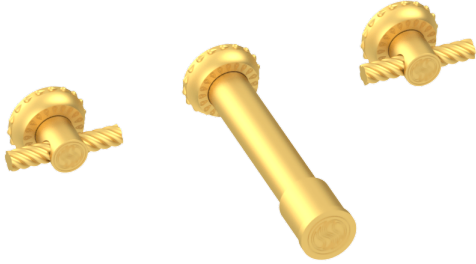

Eternity Classic Duo Signature Wall Mount Faucet Set

B-ET-222C-00

Experience the epitome of luxury living with the Eternity Classic Duo Signature Wall Mount Faucet Set from Susan Dunn. Meticulously crafted to embody timeless elegance and superior craftsmanship, this exquisite fixture transforms any space into a sanctuary of opulence. Immerse yourself in the soothing cascade of water as it gracefully flows from the Duo signature spouts, creating a sensory experience that epitomizes pure indulgence. With its sleek design and flawless finish, every detail of this faucet set reflects the passion and dedication synonymous with the Susan Dunn brand. Elevate your home with the essence of refined living and immerse yourself in the art of luxury with the Eternity Classic Duo Signature Wall Mount Faucet Set.

- Solid brass construction for durability and reliability.
- Includes drain assembly.
- 20pt 1/4 turn ceramic disc valve cartridge.
- Standard aerator limited to 1.2 GPM.
- Certified to meet or exceed the following codes and standards: ASME A112.18.1/CSAB 125.1-2012