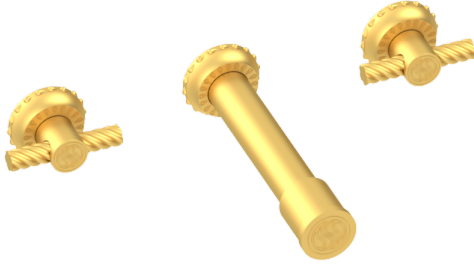

Eternity Classic Duo Signature Wall Mount Faucet Set

B-ET-222C-00

Experience the epitome of luxury living with the Eternity Classic Duo Signature Wall Mount Faucet Set from Susan Dunn. Meticulously crafted to embody timeless elegance and superior craftsmanship, this exquisite fixture transforms any space into a sanctuary of opulence. Immerse yourself in the soothing cascade of water as it gracefully flows from the Duo signature spouts, creating a sensory experience that epitomizes pure indulgence. With its sleek design and flawless finish, every detail of this faucet set reflects the passion and dedication synonymous with the Susan Dunn brand. Elevate your home with the essence of refined living and immerse yourself in the art of luxury with the Eternity Classic Duo Signature Wall Mount Faucet Set.

- Solid brass construction for durability and reliability.
- Includes drain assembly.
- 20pt 1/4 turn ceramic disc valve cartridge.
- Standard aerator limited to 1.2 GPM.
- Certified to meet or exceed the following codes and standards: ASME A112.18.1/CSAB 125.1-2012