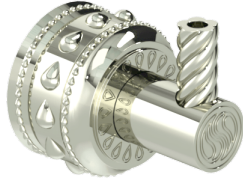

Eternity Accessory Hook

A-ET-003-00

Indulge in the epitome of opulence with Susan Dunn's Eternity Accessory Hook—a sublime fusion of timeless elegance and practical sophistication. This meticulously crafted accessory transcends mere functionality, becoming a statement piece that embodies the essence of luxury living. Designed to seamlessly blend into your exquisite surroundings, the Eternity Accessory Hook exudes passion and refinement in every detail. Elevate your space with its captivating allure, offering not just utility, but an immersive experience that speaks to your discerning taste and appreciation for the finer things in life. Immerse yourself in the unparalleled beauty and craftsmanship of Susan Dunn's luxury lifestyle brand with the Eternity Accessory Hook.

- Precision machined solid brass for a timeless design.
- Compatible with Susan Dunn Eternity Collection pieces.
- Includes all hardware for installation: Phillips Flat Head 1in Wood Screws.