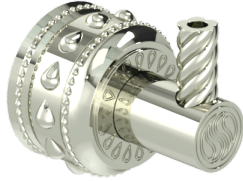

Eternity Accessory Hook

A-ET-003-00

Indulge in the epitome of opulence with Susan Dunn's Eternity Accessory Hook—a sublime fusion of timeless elegance and practical sophistication. This meticulously crafted accessory transcends mere functionality, becoming a statement piece that embodies the essence of luxury living. Designed to seamlessly blend into your exquisite surroundings, the Eternity Accessory Hook exudes passion and refinement in every detail. Elevate your space with its captivating allure, offering not just utility, but an immersive experience that speaks to your discerning taste and appreciation for the finer things in life. Immerse yourself in the unparalleled beauty and craftsmanship of Susan Dunn's luxury lifestyle brand with the Eternity Accessory Hook.

- Precision machined solid brass for a timeless design.
- Compatible with Susan Dunn Eternity Collection pieces.
- Includes all hardware for installation: Phillips Flat Head 1in Wood Screws.