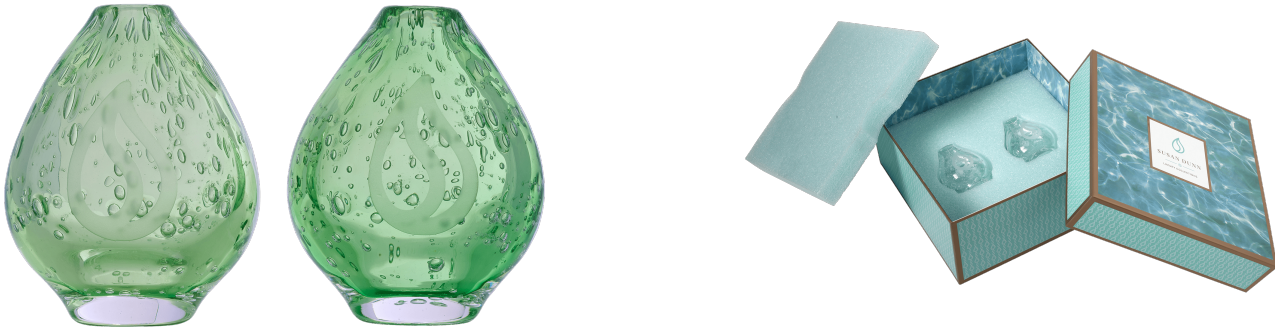

Serenity Bud Waterglass Vase Gift Set

GS-SE-V04-00

Enjoy the light reflecting off this pair of stunning master artisan-blown Serenity Bud Waterglass Vases fashioned in the image of water. A Signature Susan Dunn Waterdrop is etched to perfection on their faces. Paired together or placed in different locations, these two water-inspired twins hold their own and make delightful statements with and without buds. Choose from four equally marvelous colors and embellish your sanctuary in style. Anniversaries, showers, and weddings, this gift is an absolute charmer.

- Includes a pair of master artisan-blown Serenity Bud Waterglass Vases, each with a Signature Waterdrop etched on the face.
- The Set is available in Original Clear and stunning colors including Sapphire, Emerald, and Amber.
- An impressive Susan Dunn Seal is hand-embossed on each vase base.
- The Serenity Bud Vase Duo Set is encased in Signature Aqua Foam, secured in our Signature Gift Box, and tied with Signature Ribbon.