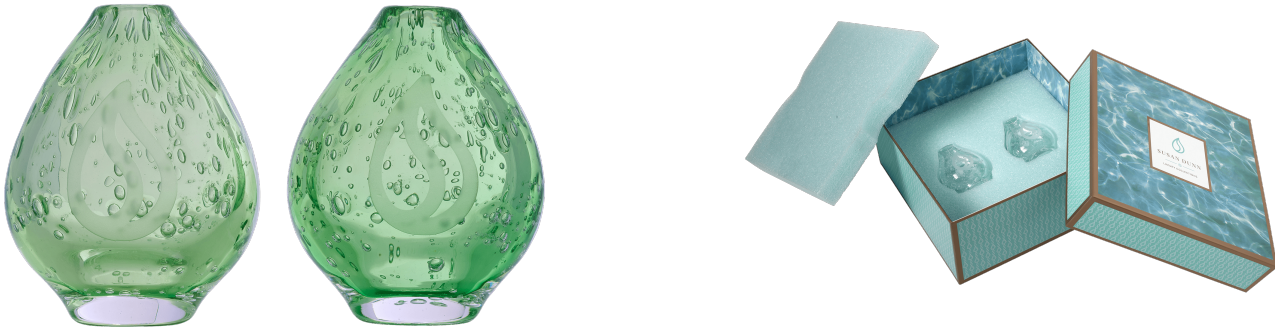

## Serenity Bud Waterglass Vase Gift Set

**GS-SE-V04-00**

Enjoy the light reflecting off this pair of stunning master artisan-blown Serenity Bud Waterglass Vases fashioned in the image of water. A Signature Susan Dunn Waterdrop is etched to perfection on their faces. Paired together or placed in different locations, these two water-inspired twins hold their own and make delightful statements with and without buds. Choose from four equally marvelous colors and embellish your sanctuary in style. Anniversaries, showers, and weddings, this gift is an absolute charmer.

- Includes a pair of master artisan-blown Serenity Bud Waterglass Vases, each with a Signature Waterdrop etched on the face.
- The Set is available in Original Clear and stunning colors including Sapphire, Emerald, and Amber.
- An impressive Susan Dunn Seal is hand-embossed on each vase base.
- The Serenity Bud Vase Duo Set is encased in Signature Aqua Foam, secured in our Signature Gift Box, and tied with Signature Ribbon.