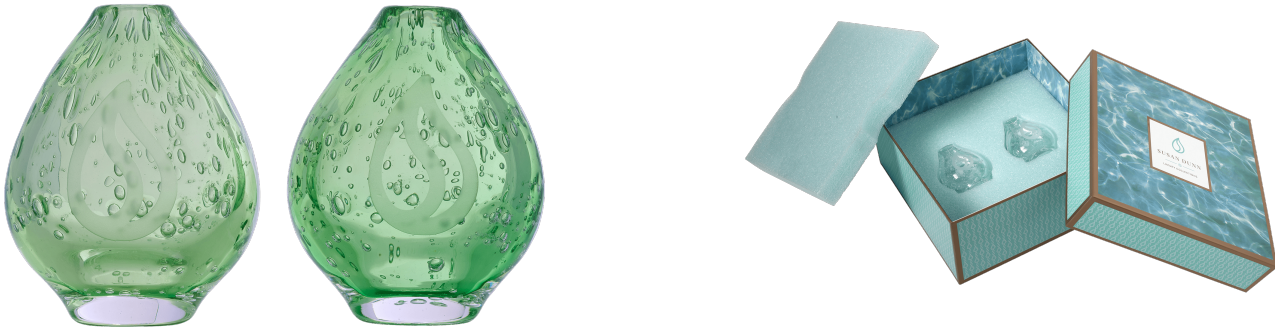

Serenity Bud Waterglass Vase Gift Set

GS-SE-V04-00

Enjoy the light reflecting off this pair of stunning master artisan-blown Serenity Bud Waterglass Vases fashioned in the image of water. A Signature Susan Dunn Waterdrop is etched to perfection on their faces. Paired together or placed in different locations, these two water-inspired twins hold their own and make delightful statements with and without buds. Choose from four equally marvelous colors and embellish your sanctuary in style. Anniversaries, showers, and weddings, this gift is an absolute charmer.

- Includes a pair of master artisan-blown Serenity Bud Waterglass Vases, each with a Signature Waterdrop etched on the face.
- The Set is available in Original Clear and stunning colors including Sapphire, Emerald, and Amber.
- An impressive Susan Dunn Seal is hand-embossed on each vase base.
- The Serenity Bud Vase Duo Set is encased in Signature Aqua Foam, secured in our Signature Gift Box, and tied with Signature Ribbon.