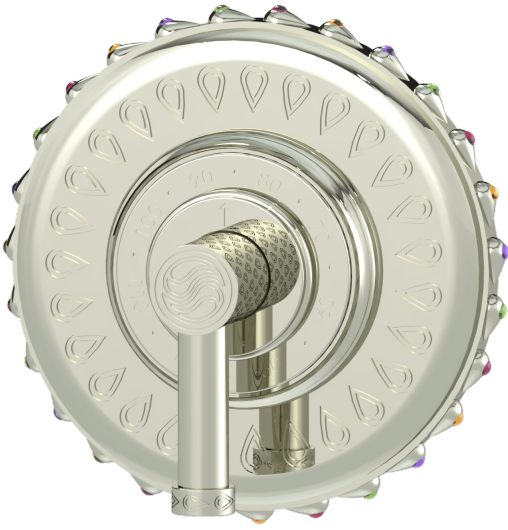

Bejeweled Unity Royal Thermo Shower Plate

B-UN-071-00-1

The Bejeweled Unity Royal Thermo Shower Plate is more than a bathroom accessory; it's a symbol of luxury and elegance, designed for those who seek an immersive, opulent experience. This exquisite piece, sculpted to mirror the serene flow of water, embodies the essence of a high-end lifestyle. Crafted from solid brass for lasting durability and artistically enhanced with a water-etched handle for effortless operation, it promises an unparalleled spa-like experience, right in the comfort of your home.

- Solid brass construction for durability and reliability.
- Includes all hardware for installation.
- Requires rough valve/separate volume controls or positive diverter to operate system.