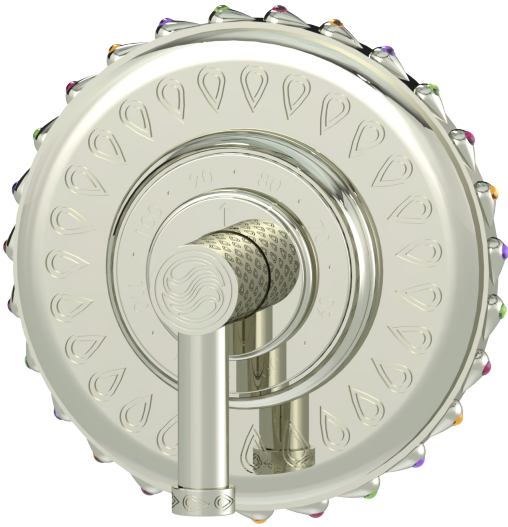

Bejeweled Unity Royal Thermo Shower Plate

B-UN-071-00-1

The Bejeweled Unity Royal Thermo Shower Plate is more than a bathroom accessory; it's a symbol of luxury and elegance, designed for those who seek an immersive, opulent experience. This exquisite piece, sculpted to mirror the serene flow of water, embodies the essence of a high-end lifestyle. Crafted from solid brass for lasting durability and artistically enhanced with a water-etched handle for effortless operation, it promises an unparalleled spa-like experience, right in the comfort of your home.

- Solid brass construction for durability and reliability.
- Includes all hardware for installation.
- Requires rough valve/separate volume controls or positive diverter to operate system.