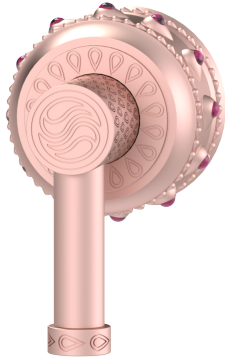

## Bejeweled Unity Grand Lever Diverter

**B-UN-GP11-00**

The Bejeweled Unity Grand Lever Diverter epitomizes the zenith of luxury, offering an unparalleled blend of elegance and functionality for discerning homeowners. Crafted with the highest quality materials and detailed with exquisite, water-inspired etchings, this diverter is not just a fixture but a statement of refined taste and sophistication. Its solid brass construction ensures enduring durability, while the innovative design promises seamless integration into any upscale bathroom setting, redefining the essence of a luxury lifestyle.

- Solid brass construction for durability and reliability.
- 20pt 1/4 turn ceramic disc valve cartridge.
- Compatible with shut-off, 3-way & 4-way diverter valves.
- Certified to meet or exceed the following codes and standards: ASME A112.18.1/CSAB 125.1-2012