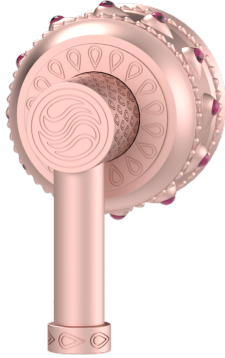

Bejeweled Unity Grand Lever Diverter

B-UN-GP11-00

The Bejeweled Unity Grand Lever Diverter epitomizes the zenith of luxury, offering an unparalleled blend of elegance and functionality for discerning homeowners. Crafted with the highest quality materials and detailed with exquisite, water-inspired etchings, this diverter is not just a fixture but a statement of refined taste and sophistication. Its solid brass construction ensures enduring durability, while the innovative design promises seamless integration into any upscale bathroom setting, redefining the essence of a luxury lifestyle.

- Solid brass construction for durability and reliability.
- 20pt 1/4 turn ceramic disc valve cartridge.
- Compatible with shut-off, 3-way & 4-way diverter valves.
- Certified to meet or exceed the following codes and standards: ASME A112.18.1/CSAB 125.1-2012