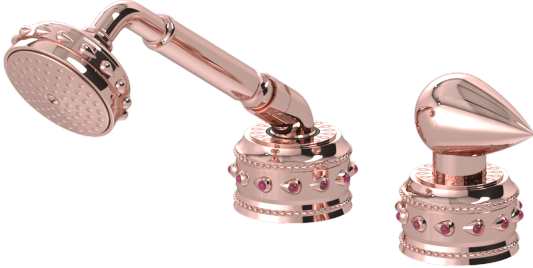

Bejeweled Serenity Roman Tub Handshower & Diverter

B-PU-G008-SE-P26-00

Step into a realm of unparalleled luxury and elegance with the Bejeweled Serenity Roman Tub Handshower Diverter from Susan Dunn. Meticulously crafted to embody sophistication and refinement, this exquisite fixture elevates any bathing experience to extraordinary heights. Immerse yourself in the indulgent cascade of water from the handshower, enveloping you in a blissful oasis of relaxation. With its sleek design and flawless finish, every detail of this diverter reflects the passion and dedication synonymous with the Susan Dunn brand. Elevate your bathing ritual to a new level of opulence and immerse yourself in the art of luxury with the Bejeweled Serenity Roman Tub Handshower Diverter.

- Solid brass construction for durability and reliability.
- Compatible with Susan Dunn Purity Collection pieces.
- Certified to meet or exceed the following codes and standards: ASME A112.18.1/CSAB 125.1-2012