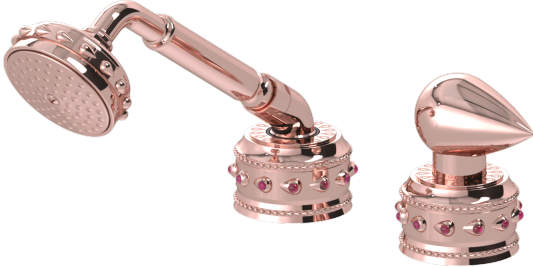

## Bejeweled Serenity Roman Tub Handshower & Diverter

**B-PU-G008-SE-P26-00**

Step into a realm of unparalleled luxury and elegance with the Bejeweled Serenity Roman Tub Handshower Diverter from Susan Dunn. Meticulously crafted to embody sophistication and refinement, this exquisite fixture elevates any bathing experience to extraordinary heights. Immerse yourself in the indulgent cascade of water from the handshower, enveloping you in a blissful oasis of relaxation. With its sleek design and flawless finish, every detail of this diverter reflects the passion and dedication synonymous with the Susan Dunn brand. Elevate your bathing ritual to a new level of opulence and immerse yourself in the art of luxury with the Bejeweled Serenity Roman Tub Handshower Diverter.

- Solid brass construction for durability and reliability.
- Compatible with Susan Dunn Purity Collection pieces.
- Certified to meet or exceed the following codes and standards: ASME A112.18.1/CSAB 125.1-2012