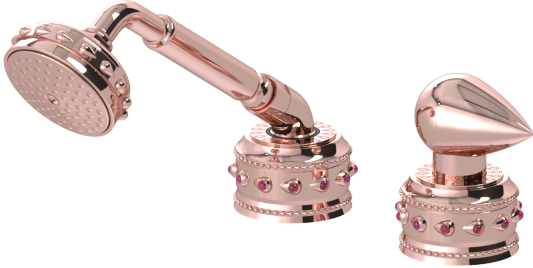

Bejeweled Serenity Roman Tub Handshower & Diverter

B-PU-G008-SE-P26-00

Step into a realm of unparalleled luxury and elegance with the Bejeweled Serenity Roman Tub Handshower Diverter from Susan Dunn. Meticulously crafted to embody sophistication and refinement, this exquisite fixture elevates any bathing experience to extraordinary heights. Immerse yourself in the indulgent cascade of water from the handshower, enveloping you in a blissful oasis of relaxation. With its sleek design and flawless finish, every detail of this diverter reflects the passion and dedication synonymous with the Susan Dunn brand. Elevate your bathing ritual to a new level of opulence and immerse yourself in the art of luxury with the Bejeweled Serenity Roman Tub Handshower Diverter.

- Solid brass construction for durability and reliability.
- Compatible with Susan Dunn Purity Collection pieces.
- Certified to meet or exceed the following codes and standards: ASME A112.18.1/CSAB 125.1-2012