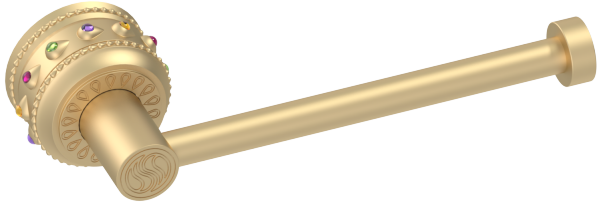

## Bejeweled Purity Towel Rod

**A-PU-G005-00**

Indulge in the epitome of opulence and refinement with the Bejeweled Purity Towel Rod from Susan Dunn. Elevating the essence of luxury living, this exquisite piece is a harmonious blend of passion and precision craftsmanship. Each detail is meticulously curated to immerse you in a world of sophistication and indulgence, transforming your everyday routine into a pampering experience. With its stunning design and unparalleled elegance, the Bejeweled Purity Towel Rod becomes not just a functional accessory, but a statement of style and sophistication, enriching your home with a touch of timeless beauty and grace. Experience luxury redefined with Susan Dunn.

- Precision machined solid brass for a timeless design.
- Compatible with Susan Dunn Purity Collection pieces.
- Includes all hardware for installation: Phillips Flat Head 1in Wood Screws.