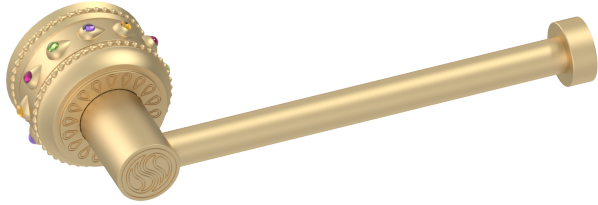

Bejeweled Purity Towel Rod

A-PU-G005-00

Indulge in the epitome of opulence and refinement with the Bejeweled Purity Towel Rod from Susan Dunn. Elevating the essence of luxury living, this exquisite piece is a harmonious blend of passion and precision craftsmanship. Each detail is meticulously curated to immerse you in a world of sophistication and indulgence, transforming your everyday routine into a pampering experience. With its stunning design and unparalleled elegance, the Bejeweled Purity Towel Rod becomes not just a functional accessory, but a statement of style and sophistication, enriching your home with a touch of timeless beauty and grace. Experience luxury redefined with Susan Dunn.

- Precision machined solid brass for a timeless design.
- Compatible with Susan Dunn Purity Collection pieces.
- Includes all hardware for installation: Phillips Flat Head 1in Wood Screws.