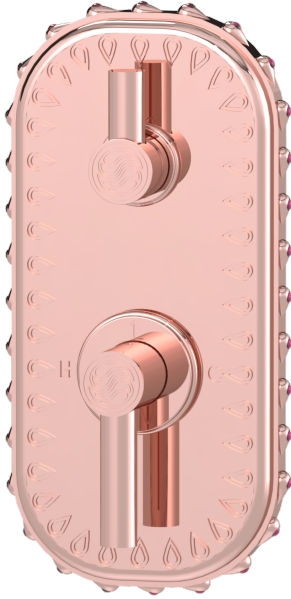

Bejeweled Purity Grand Lever Racetrack Shower Plate

B-PU-G061-00

Immerse yourself in the epitome of luxury with the Bejeweled Purity Grand Lever Racetrack Shower Plate, where elegance meets functionality. Each piece, adorned with exquisite jewels, epitomizes the zenith of craftsmanship and design. Embrace the sensation of purity and exclusivity, enhancing your daily ritual into an indulgent experience. Designed for the discerning, this shower plate transcends the ordinary, transforming your bathroom into a sanctuary of lavishness and serenity. Experience the harmony of sophistication and innovation, crafted for those who seek the ultimate in luxury living.

- Solid brass construction for durability and reliability.
- Includes all hardware for installation.
- Requires rough valve with volume control or 2-way diverter.
- Compatible with Susan Dunn Purity Collection pieces.