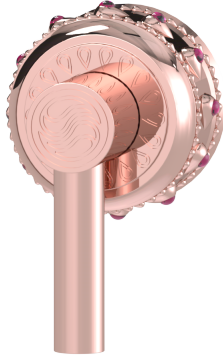

Bejeweled Purity Grand Lever Diverter

B-PU-GP11-00

Elevate your shower experience with the Bejeweled Purity Grand Lever Diverter, a pinnacle of luxury and design. Crafted from solid brass for unmatched durability and reliability, this exquisite piece features a polished lever that complements the modern aesthetic of the PURITY Collection. With its 20pt 1/4 turn ceramic disc valve cartridge and compatibility with various diverter valves, this diverter not only promises a seamless integration into your elegant shower set but also ensures a personalized and indulgent shower experience. Perfect for those who appreciate the finer things in life, this lever diverter is more than a fixture; it's an expression of refined taste and sophistication.

- Solid brass construction for durability and reliability.
- 20pt 1/4 turn ceramic disc valve cartridge.
- Compatible with shut-off, 3-way & 4-way diverter valves.
- Certified to meet or exceed the following codes and standards: ASME A112.18.1/CSAB 125.1-2012.