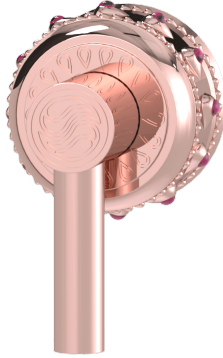

## Bejeweled Purity Grand Lever Diverter

**B-PU-GP11-00**

Elevate your shower experience with the Bejeweled Purity Grand Lever Diverter, a pinnacle of luxury and design. Crafted from solid brass for unmatched durability and reliability, this exquisite piece features a polished lever that complements the modern aesthetic of the PURITY Collection. With its 20pt 1/4 turn ceramic disc valve cartridge and compatibility with various diverter valves, this diverter not only promises a seamless integration into your elegant shower set but also ensures a personalized and indulgent shower experience. Perfect for those who appreciate the finer things in life, this lever diverter is more than a fixture; it's an expression of refined taste and sophistication.

- Solid brass construction for durability and reliability.
- 20pt 1/4 turn ceramic disc valve cartridge.
- Compatible with shut-off, 3-way & 4-way diverter valves.
- Certified to meet or exceed the following codes and standards: ASME A112.18.1/CSAB 125.1-2012.