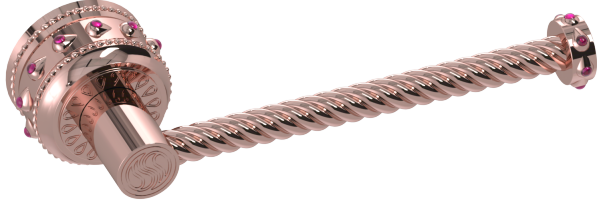

## Bejeweled Eternity Towel Rod

**A-ET-G005-00**

Indulge in the epitome of opulence with Susan Dunn's Bejeweled Eternity Towel Rod, where luxury meets functionality in perfect harmony. Each exquisitely crafted piece is a testament to the brand's unwavering commitment to elegance and refinement. Elevating the ordinary to the extraordinary, this towel rod transcends its practical purpose to become a statement of exquisite taste and sophistication. Adorned with shimmering jewels and fine detailing, it transforms any space into a sanctuary of indulgence, inviting you to immerse yourself in the lavish embrace of luxury living. Experience the art of refinement with Susan Dunn's Bejeweled Eternity Towel Rod, where every touch is a testament to unparalleled craftsmanship and timeless elegance.

- Precision machined solid brass for a timeless design.
- Compatible with Susan Dunn Eternity Collection pieces.
- Includes all hardware for installation: Phillips Flat Head 1in Wood Screws.