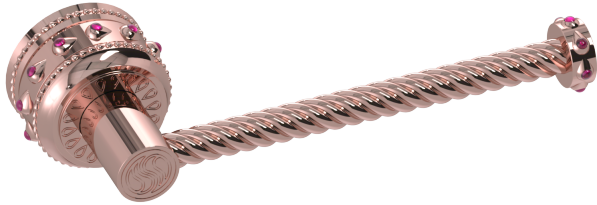

Bejeweled Eternity Towel Rod

A-ET-G005-00

Indulge in the epitome of opulence with Susan Dunn's Bejeweled Eternity Towel Rod, where luxury meets functionality in perfect harmony. Each exquisitely crafted piece is a testament to the brand's unwavering commitment to elegance and refinement. Elevating the ordinary to the extraordinary, this towel rod transcends its practical purpose to become a statement of exquisite taste and sophistication. Adorned with shimmering jewels and fine detailing, it transforms any space into a sanctuary of indulgence, inviting you to immerse yourself in the lavish embrace of luxury living. Experience the art of refinement with Susan Dunn's Bejeweled Eternity Towel Rod, where every touch is a testament to unparalleled craftsmanship and timeless elegance.

- Precision machined solid brass for a timeless design.
- Compatible with Susan Dunn Eternity Collection pieces.
- Includes all hardware for installation: Phillips Flat Head 1in Wood Screws.