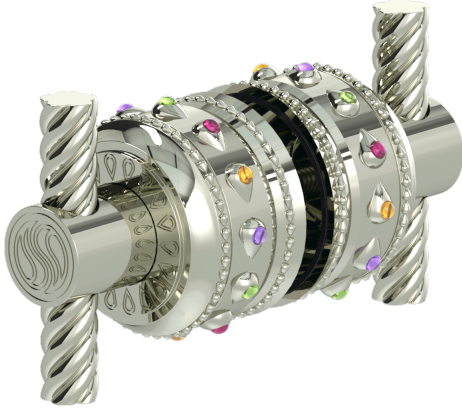

Bejeweled Eternity Grand Shower Door Handle Set

B-ET-G012-00

Elevate your shower experience to unparalleled luxury with our mesmerizing Royal shower door knob. Crafted with exquisite twists symbolizing timeless design, this knob is forged from solid brass and adorned with a breathtaking finish tailored to your desires. Its ergonomic design ensures a comfortable grip, while ornate grand escutcheons adorned with delicate water droplets add a touch of opulence. Serving as the perfect gateway to your shower sanctuary, this piece invites you to immerse yourself in tranquility and find solace amidst cascading water, embodying the essence of a luxurious lifestyle.

- Solid brass construction for durability and reliability.
- Includes all hardware for installation.
- Suited for 1/2" thick monolithic tempered glass.
- Hole Diameter 1/2"