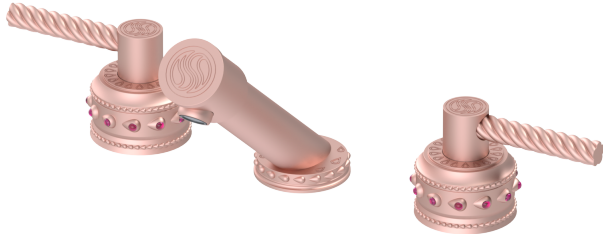

Bejeweled Eternity Grand Lever Signature Deck Mount Faucet Set B-ET-G101-00

Indulge in the epitome of luxury living with the Bejeweled Eternity Grand Lever Signature Deck Mount Faucet Set from Susan Dunn. This exquisite piece is more than just a fixture; it's a statement of opulence and sophistication. Crafted with meticulous attention to detail, each facet of this faucet exudes elegance, from the grand lever handles to the dazzling jeweled accents that adorn its frame. With every use, immerse yourself in a world of unparalleled beauty and refinement, where functionality meets artistry in perfect harmony. Elevate your surroundings with this masterpiece, and let it become the centerpiece of your luxurious lifestyle, a symbol of your impeccable taste and unwavering commitment to excellence.

- Solid brass construction for durability and reliability.
- Includes drain assembly.
- 20pt 1/4 turn ceramic disc valve cartridge.
- Standard aerator limited to 1.2 GPM.
- Certified to meet or exceed the following codes and standards: ASME A112.18.1/CSAB 125.1-2012